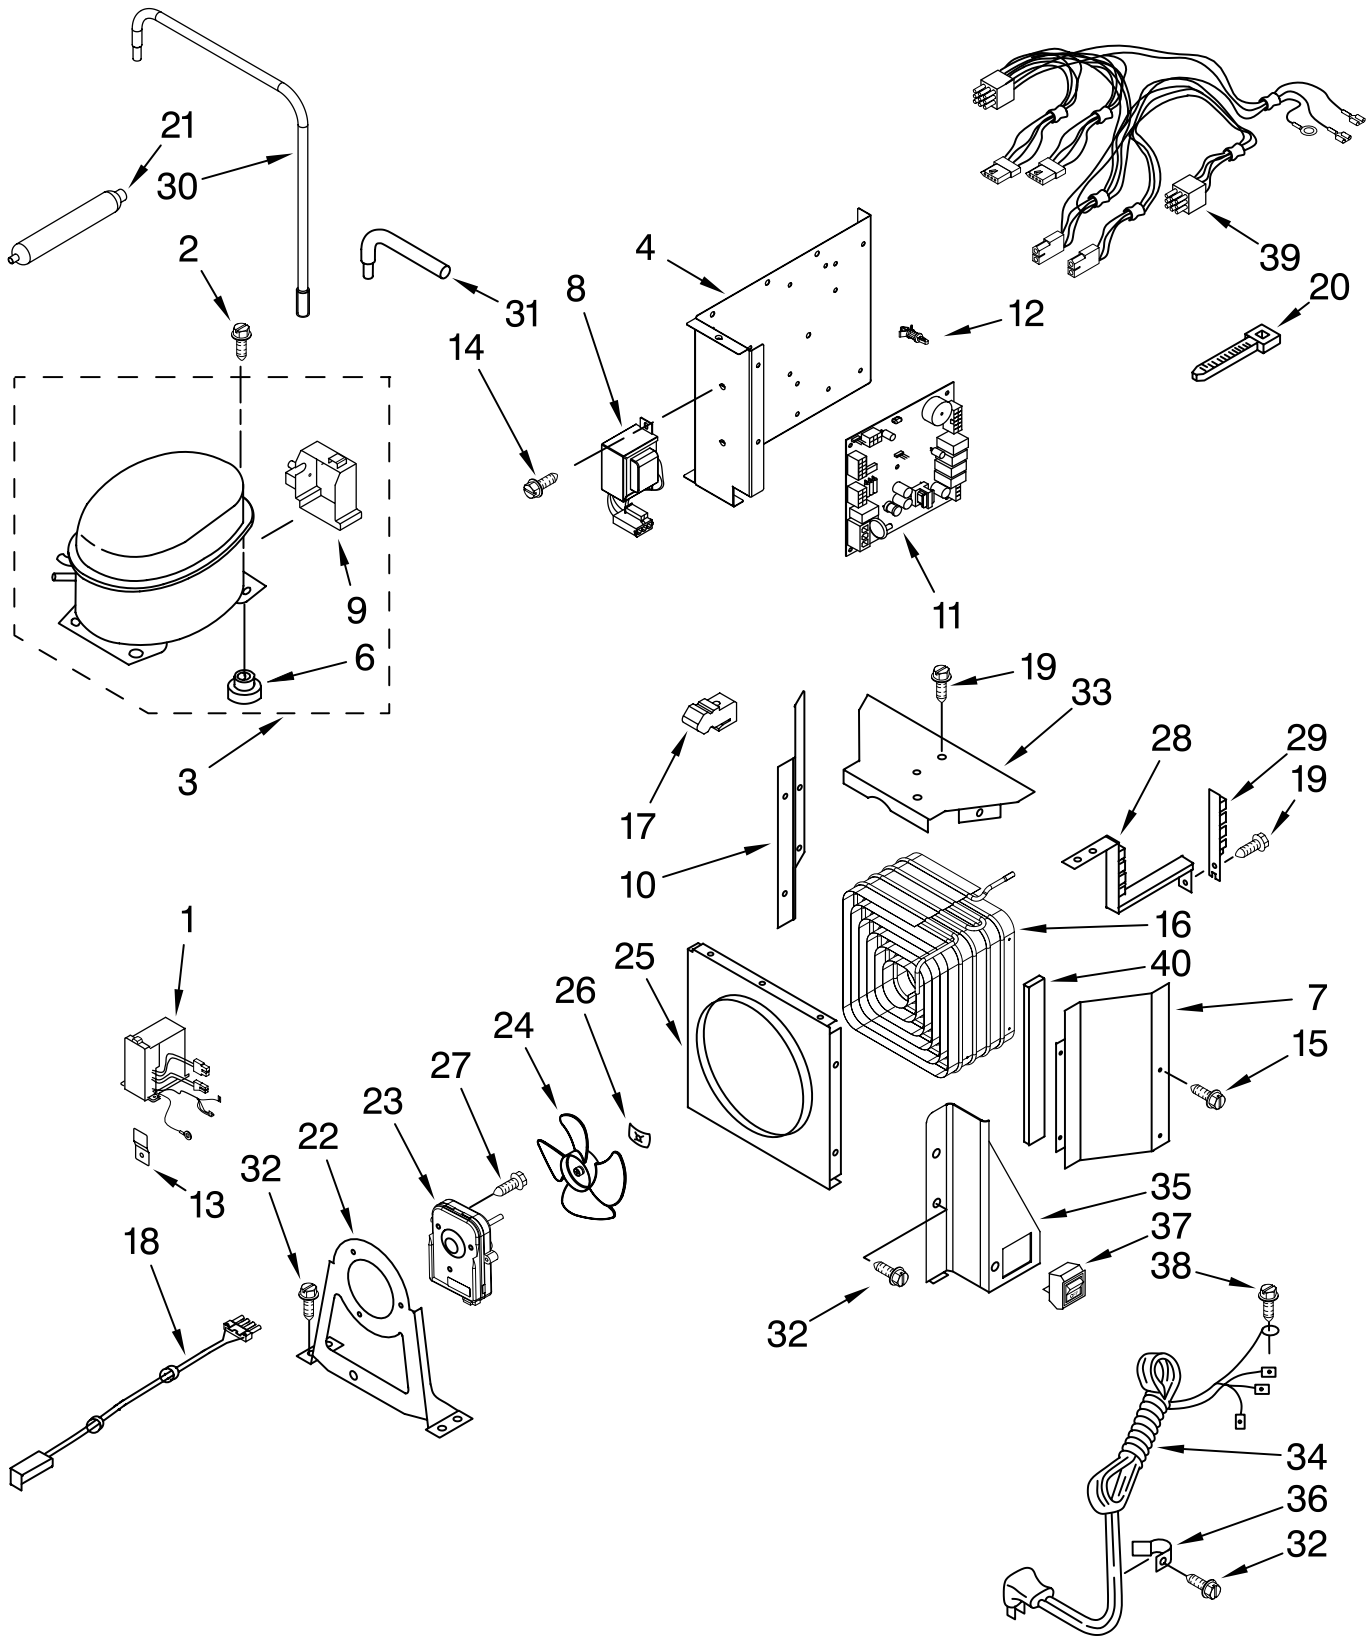

UPPER UNIT PARTS

For Model: KBLC36FTS00

(Stainless Steel)

FOR ORDERING INFORMATION REFER TO PARTS PRICE LIST

UPPER UNIT PARTS

For Model: KBLC36FTS00

(Stainless Steel)

Illus. No.	Part No.	DESCRIPTION	Illus. No.	Part No.	DESCRIPTION	Illus. No.	Part No.	DESCRIPTION
1	W10133449	Inverter Box	19	489399	Screw	40	2309432	Gasket, Condenser
2	489373	Screw, Compressor Mounting (4)	20	2155774	Wire Tie	Following Parts Not Illustrated and Optional Parts Not Included		
3	2223801	Compressor (Includes Items 6, 9 & 21) (Also Order 876765 Tube Kit)	21	2317982	Drier			
4	2307683	Housing, Control Board	22	2215641	Bracket, Fan Motor	978025		Valve, Access (1/4")
6	1100826	Grommet, Mounting	23	2206036	Motor, Fan	978026		Valve, Access (5/16")
7	2309002	Support, Condenser (Right)	24	2190685	Blade, Fan	978027		Valve, Access (3/8")
8	2303033	Transformer	25	2003169	Orifice, Fan	978028		Valve, Access (1/2")
9	2215676	Terminal Cover	26	486692	Speed Nut	978029		Valve, Access (5/8")
10	2309001	Support, Condenser (Left)	27	8281160	Screw	978030		Valve, Access (3/4")
11	W10121049	Control Board	28	2317031	Bracket, Vibration (Condenser)	876764		Valve, Access (3/16")
12	2203075	Spacer (9)	29	2317030	Arm, Vibration (Condenser)	REFRIGERANT CHARGE		
13	2256328	Bracket, Inverter Box	30	2307566	Tube, Transition (Condenser/Drier)	5.50 oz. (R-134A)		
14	487415	Screw	31	2194319	Tube, Process			
15	1157158	Screw	32	486194	Screw			
16	2307998	Condenser	33	2309000	Cover, Condenser			
17	2309431	Grommet (2)	34	2310251	Service Cord			
18	2310207	Wire Assembly (Condenser Fan)	35	2307684	Bracket, Mounting (Power Switch)			
			36	549193	Clamp, Cord			
			37	2266802	Switch, Power Disconnect			
			38	487294	Screw, Ground			
			39	2310505	Wiring Harness, Unit Compartment			

FOR ORDERING INFORMATION REFER TO PARTS PRICE LIST